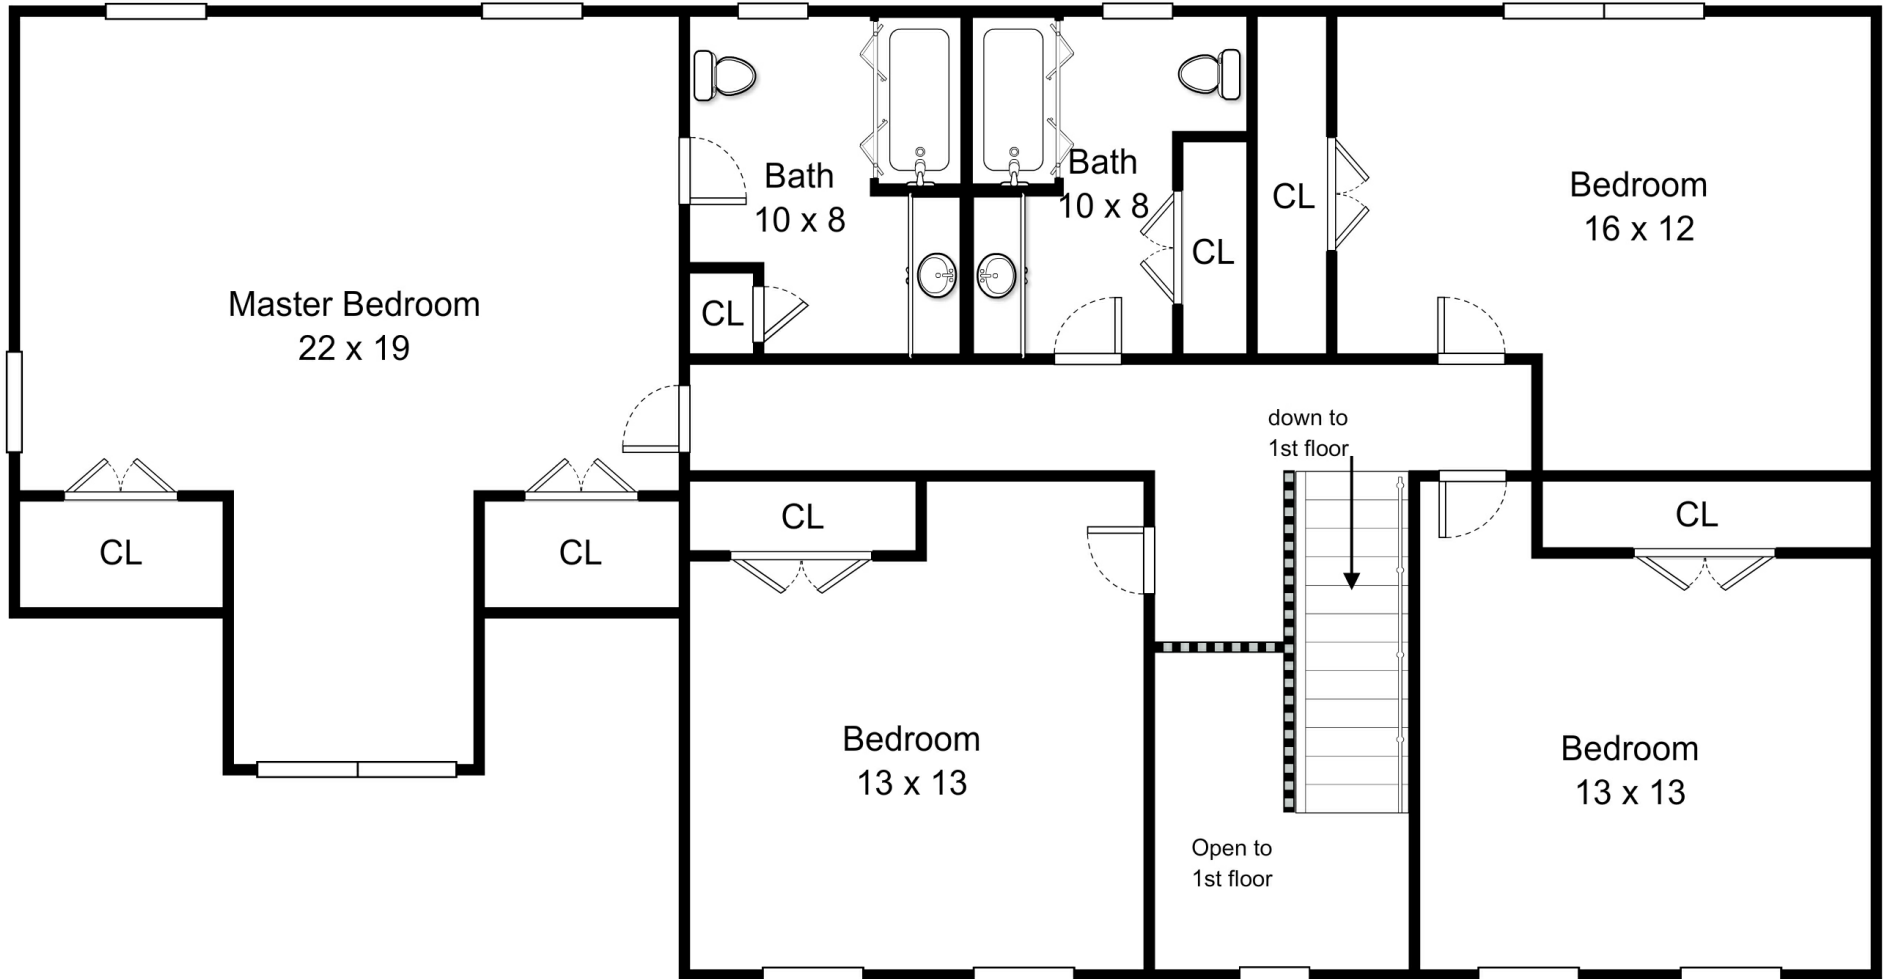

12 Eugene Drive, Winchester MA

First Floor

Anne Spry
781-405-4730

Waterfield

Sotheby's
INTERNATIONAL REALTY

This Floor Plan is an artistic rendering for visual purposes only. It is intended only for marketing purposes. All measurements and annotations are approximate and not drawn to exact scale. Subject to errors and/or omissions. This drawing is licensed for use only by those named on this floor plan. Copyright © 2018 by HomeListingPhotography.com 508-655-2225

12 Eugene Drive, Winchester MA

Second Floor

12 Eugene Drive, Winchester MA

Basement